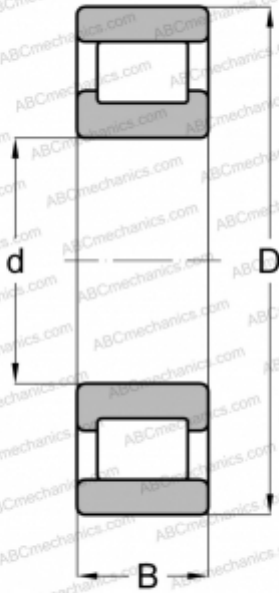

PBPV 12 RIV

Cylindrical roller bearings

TYPE: Roller bearings, Cylindrical roller bearings, Single row, Non-locating bearing, outer ring without ribs, inch size

Technical specification

DIMENSIONS, MM

d	38,100
D	95,250
B	23,813
E	79

WEIGHT, KG

0,853

MANUFACTURER

[RIV](#)

INTERCHANGE

ABC	RMS-13
FAG	RMS 13
FBC	RMS 13
NORMA HOFFMAN	RMS 13
RHP	MRJ 1 1/2
SKF	CRM 12
STEYR	NM 12

ASSOCIATED PRODUCTS

79.502