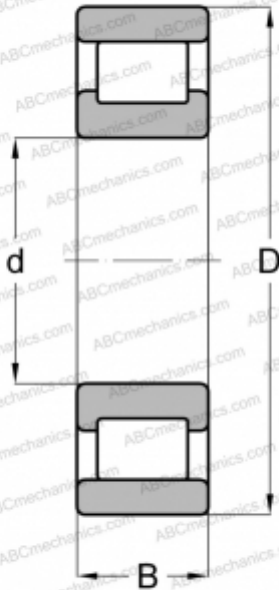

## MRJ 1 1/2 RHP

Cylindrical roller bearings

TYPE: Roller bearings, Cylindrical roller bearings, Single row, Non-locating bearing, outer ring without ribs, inch size

### Technical specification

#### DIMENSIONS, MM

d	38,100
D	95,250
B	23,813
E	79

#### WEIGHT, KG

0,853