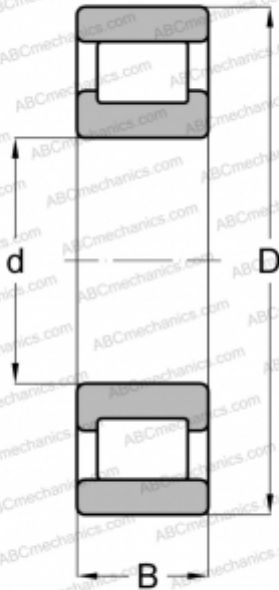

RMS-14 ABC

Cylindrical roller bearings

TYPE: Roller bearings, Cylindrical roller bearings, Single row, Non-locating bearing, outer ring without ribs, inch size

Technical specification

DIMENSIONS, MM

d	44,450
D	107,950
B	26,988
E	92

WEIGHT, KG

1,234

MANUFACTURER

[ABC](#)

INTERCHANGE

FAG	RMS 14
FBC	RMS 14
NORMA HOFFMAN	RMS 14
RIV	PBPV 14
RHP	MRJ 1 3/4
SKF	CRM 14
STEYR	NM 14

ASSOCIATED PRODUCTS

92.87002