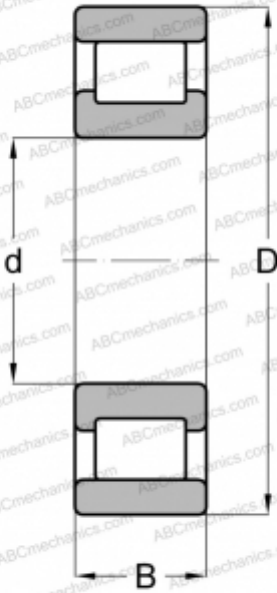

RMS-15 ABC

Cylindrical roller bearings

TYPE: Roller bearings, Cylindrical roller bearings, Single row, Non-locating bearing, outer ring without ribs, inch size

Technical specification

DIMENSIONS, MM

| | |
|---|---------|
| d | 50,800 |
| D | 114,300 |
| B | 26,988 |
| E | 97 |

WEIGHT, KG

1,347

MANUFACTURER

[ABC](#)

INTERCHANGE

| | |
|---------------|-------------------------|
| FAG | RMS 15 |
| FBC | RMS 15 |
| NORMA HOFFMAN | RMS 15 |
| RIV | PBPV 16 |
| RHP | MRJ 2 |
| SKF | CRM 16 |
| STEYR | NM 16 |