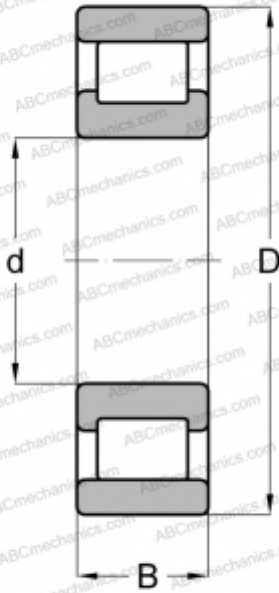

## MRJ 2 RHP

Cylindrical roller bearings

TYPE: Roller bearings, Cylindrical roller bearings, Single row, Non-locating bearing, outer ring without ribs, inch size

### Technical specification

#### DIMENSIONS, MM

|   |         |
|---|---------|
| d | 50,800  |
| D | 114,300 |
| B | 26,988  |
| E | 97      |

#### WEIGHT, KG

1,347