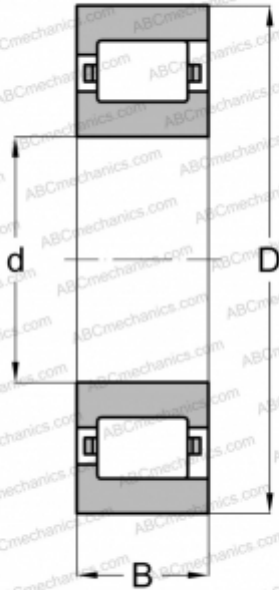

CFL 4 SKF

Cylindrical roller bearings

TYPE: Roller bearings, Cylindrical roller bearings, Single row, Non-locating bearing, outer ring with rib, inch size

Technical specification

DIMENSIONS, MM

d	12,700
D	33,338
B	9,525

WEIGHT, KG

0,077

MANUFACTURER

[SKF](#)

INTERCHANGE

ABC	RLS-5-L
FAG	RL 5 L
RHP	LRJA 1/2