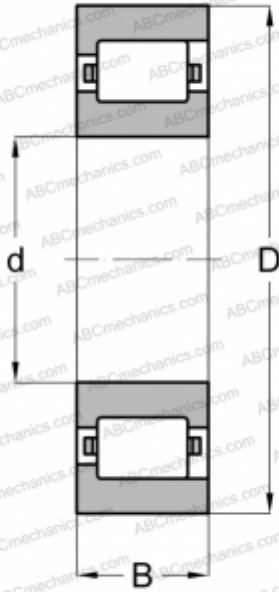

## RLS-7-L ABC

Cylindrical roller bearings

TYPE: Roller bearings, Cylindrical roller bearings, Single row, Non-locating bearing, outer ring with rib, inch size

### Technical specification

#### DIMENSIONS, MM

d	15,875
D	39,688
B	11,113

#### INTERCHANGE

FAG	<a href="#">RL 7 L</a>
RHP	<a href="#">LRJA 5/8</a>
SKF	<a href="#">CFL 5</a>