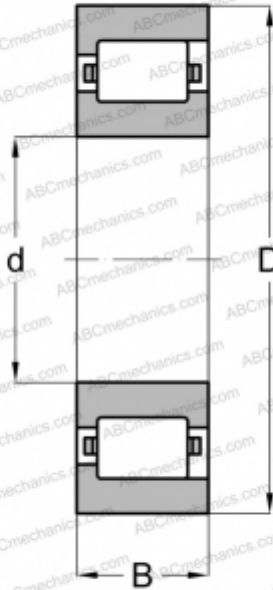

CFL 5 SKF

Cylindrical roller bearings

TYPE: Roller bearings, Cylindrical roller bearings, Single row, Non-locating bearing, outer ring with rib, inch size

Technical specification

DIMENSIONS, MM

d	15,875
D	39,688
B	11,113

WEIGHT, KG

0,100

MANUFACTURER

[SKF](#)

INTERCHANGE

ABC	RLS-7-L
FAG	RL 7 L
RHP	LRJA 5/8