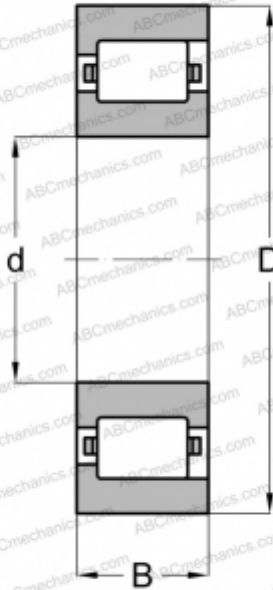

## RL 8 L FAG

Cylindrical roller bearings

TYPE: Roller bearings, Cylindrical roller bearings, Single row, Non-locating bearing, outer ring with rib, inch size

### Technical specification

#### DIMENSIONS, MM

d	19,050
D	47,625
B	14,288

#### WEIGHT, KG

0,159