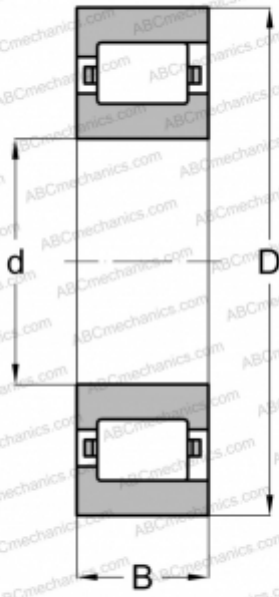

## RLS 9 L NORMA HOFFMAN

Cylindrical roller bearings

TYPE: Roller bearings, Cylindrical roller bearings, Single row, Non-locating bearing, outer ring with rib, inch size

### Technical specification

#### DIMENSIONS, MM

d	22,225
D	50,800
B	14,288

#### WEIGHT, KG

0,172