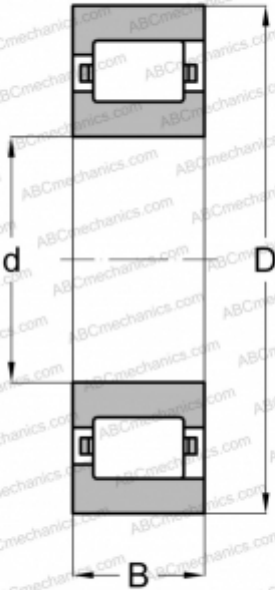

RL 11 L FAG

Cylindrical roller bearings

TYPE: Roller bearings, Cylindrical roller bearings, Single row, Non-locating bearing, outer ring with rib, inch size

Technical specification

DIMENSIONS, MM

d	28,575
D	63,500
B	15,875

WEIGHT, KG

0,272

MANUFACTURER

[FAG](#)

INTERCHANGE

ABC	RLS-11-L
NORMA HOFFMAN	RLS 11 L
RHP	LRJA 1 1/8
SKF	CFL 9