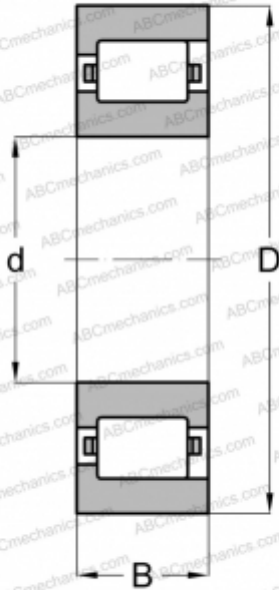

RL 12 L FAG

Cylindrical roller bearings

TYPE: Roller bearings, Cylindrical roller bearings, Single row, Non-locating bearing, outer ring with rib, inch size

Technical specification

DIMENSIONS, MM

d	31,750
D	69,850
B	17,463

WEIGHT, KG

0,340

MANUFACTURER

[FAG](#)

INTERCHANGE

ABC	RLS-12-L
NORMA HOFFMAN	RLS 12 L
RHP	LRJA 1 1/4
SKF	CFL 10