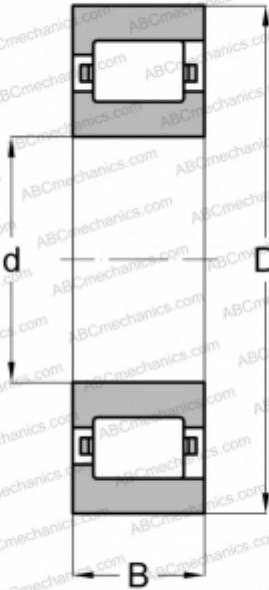

## LRJA 1 1/4 RHP

Cylindrical roller bearings

TYPE: Roller bearings, Cylindrical roller bearings, Single row, Non-locating bearing, outer ring with rib, inch size

### Technical specification

#### DIMENSIONS, MM

d	31,750
D	69,850
B	17,463

#### WEIGHT, KG

0,340