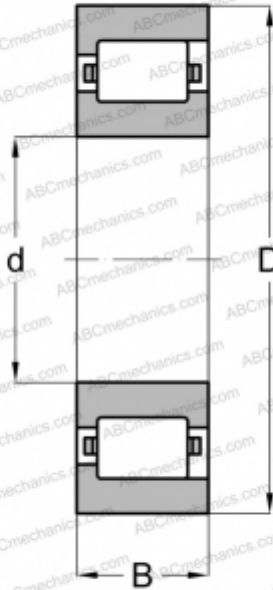

RLS-14-L ABC

Cylindrical roller bearings

TYPE: Roller bearings, Cylindrical roller bearings, Single row, Non-locating bearing, outer ring with rib, inch size

Technical specification

DIMENSIONS, MM

d	44,450
D	95,250
B	20,638

WEIGHT, KG

0,748

MANUFACTURER

[ABC](#)

INTERCHANGE

FAG	RL 14 L
NORMA HOFFMAN	RLS 14 L
RHP	LRJA 1 3/4
SKF	CFL 14