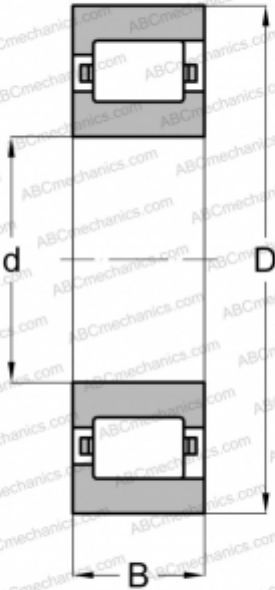

## RL 14 L FAG

Cylindrical roller bearings

TYPE: Roller bearings, Cylindrical roller bearings, Single row, Non-locating bearing, outer ring with rib, inch size

### Technical specification

#### DIMENSIONS, MM

d	44,450
D	95,250
B	20,638

#### WEIGHT, KG

0,748