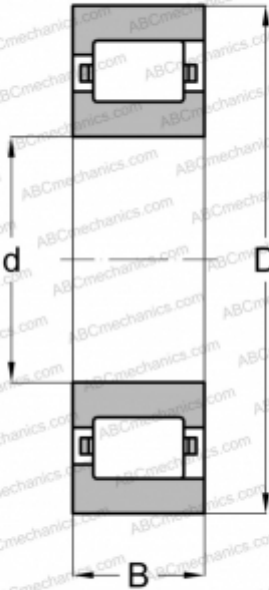

CFL 14 SKF

Cylindrical roller bearings

TYPE: Roller bearings, Cylindrical roller bearings, Single row, Non-locating bearing, outer ring with rib, inch size

Technical specification

DIMENSIONS, MM

d	44,450
D	95,250
B	20,638

WEIGHT, KG

0,748

MANUFACTURER

[SKF](#)

INTERCHANGE

ABC	RLS-14-L
FAG	RL 14 L
NORMA HOFFMAN	RLS 14 L
RHP	LRJA 1 3/4