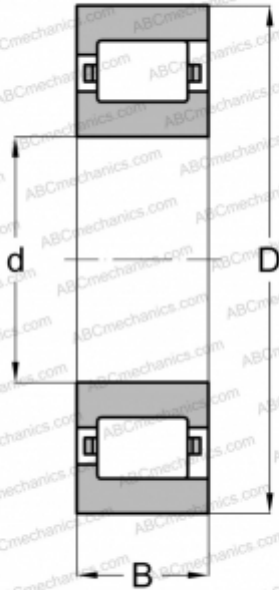

RLS-14 1/2-L ABC

Cylindrical roller bearings

TYPE: Roller bearings, Cylindrical roller bearings, Single row, Non-locating bearing, outer ring with rib, inch size

Technical specification

DIMENSIONS, MM

d	47,625
D	101,600
B	20,638

WEIGHT, KG

0,862

MANUFACTURER

[ABC](#)

INTERCHANGE

FAG	RL 14 1/2 L
NORMA HOFFMAN	RLS 14 1/2L
RHP	LRJA 1 7/8
SKF	CFL 15