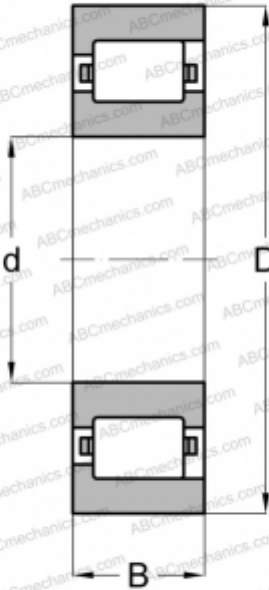

CFL 15 SKF

Cylindrical roller bearings

TYPE: Roller bearings, Cylindrical roller bearings, Single row, Non-locating bearing, outer ring with rib, inch size

Technical specification

DIMENSIONS, MM

d	47,625
D	101,600
B	20,638

WEIGHT, KG

0,862

MANUFACTURER

[SKF](#)

INTERCHANGE

ABC	RLS-14 1/2-L
FAG	RL 14 1/2 L
NORMA HOFFMAN	RLS 14 1/2L
RHP	LRJA 1 7/8