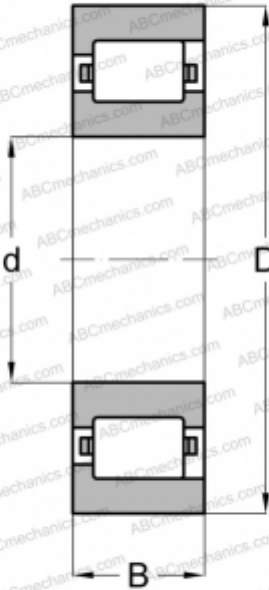

## CFL 20 SKF

Cylindrical roller bearings

TYPE: Roller bearings, Cylindrical roller bearings, Single row, Non-locating bearing, outer ring with rib, inch size

### Technical specification

#### DIMENSIONS, MM

|   |         |
|---|---------|
| d | 63,500  |
| D | 127,000 |
| B | 23,813  |

#### WEIGHT, KG

1,565