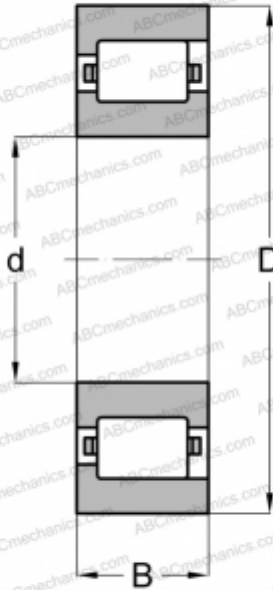

## RLS-18-L ABC

Cylindrical roller bearings

TYPE: Roller bearings, Cylindrical roller bearings, Single row, Non-locating bearing, outer ring with rib, inch size

### Technical specification

#### DIMENSIONS, MM

d	69,850
D	133,350
B	23,813

#### WEIGHT, KG

1,701