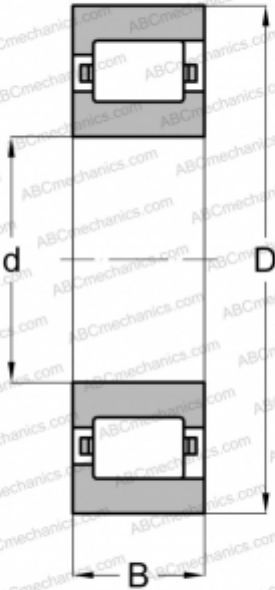

CFL 22 SKF

Cylindrical roller bearings

TYPE: Roller bearings, Cylindrical roller bearings, Single row, Non-locating bearing, outer ring with rib, inch size

Technical specification

DIMENSIONS, MM

d	69,850
D	133,350
B	23,813

WEIGHT, KG

1,701

MANUFACTURER

[SKF](#)

INTERCHANGE

ABC	RLS-18-L
FAG	RL 18 L
NORMA HOFFMAN	RLS 18 L
RHP	LRJA 2 3/4