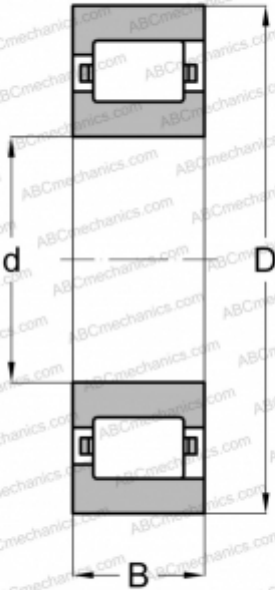

## RLS-19 1/2-L ABC

Cylindrical roller bearings

TYPE: Roller bearings, Cylindrical roller bearings, Single row, Non-locating bearing, outer ring with rib, inch size

### Technical specification

#### DIMENSIONS, MM

d	82,550
D	152,400
B	26,988

#### WEIGHT, KG

2,268