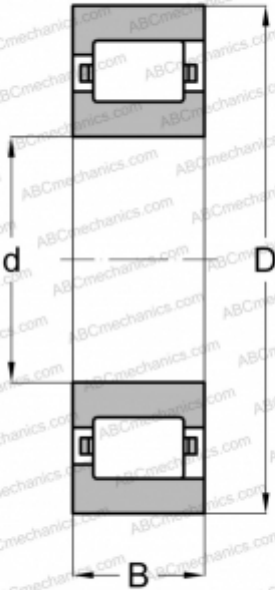

## RLS-20 1/2 -L ABC

Cylindrical roller bearings

TYPE: Roller bearings, Cylindrical roller bearings, Single row, Non-locating bearing, outer ring with rib, inch size

### Technical specification

#### DIMENSIONS, MM

d	95,250
D	171,450
B	28,575

#### WEIGHT, KG

3,130