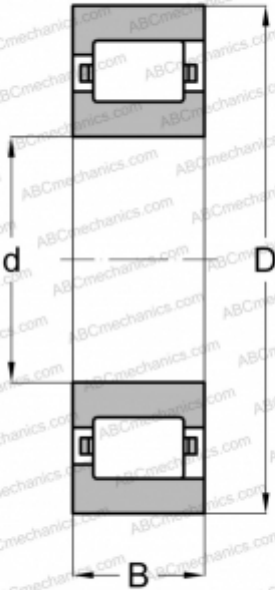

CFL 32 SKF

Cylindrical roller bearings

TYPE: Roller bearings, Cylindrical roller bearings, Single row, Non-locating bearing, outer ring with rib, inch size

Technical specification

DIMENSIONS, MM

d	101,600
D	184,150
B	31,750

WEIGHT, KG

3,924

MANUFACTURER

[SKF](#)

INTERCHANGE

ABC	RLS-21-L
FAG	RL 21 L
NORMA HOFFMAN	RLS 21 L
RHP	LRJA 4 E