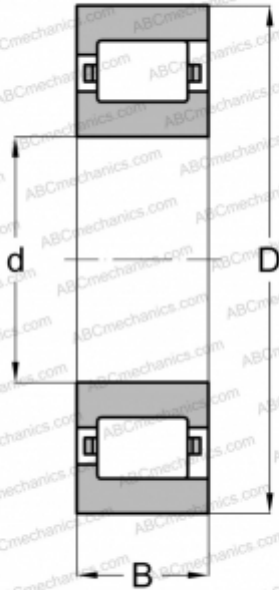

RLS-22-L ABC

Cylindrical roller bearings

TYPE: Roller bearings, Cylindrical roller bearings, Single row, Non-locating bearing, outer ring with rib, inch size

Technical specification

DIMENSIONS, MM

d	114,300
D	203,200
B	33,338

WEIGHT, KG

5,216

MANUFACTURER

[ABC](#)

INTERCHANGE

FAG	RL 22 L
NORMA HOFFMAN	RLS 22 L
RHP	LRJA 4 1/2 E
SKF	CFL 36
TORRINGTON	45 RIF 196