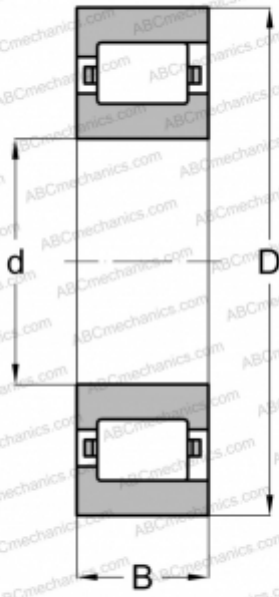

RL 22 L FAG

Cylindrical roller bearings

TYPE: Roller bearings, Cylindrical roller bearings, Single row, Non-locating bearing, outer ring with rib, inch size

Technical specification

DIMENSIONS, MM

d	114,300
D	203,200
B	33,338

WEIGHT, KG

5,216

MANUFACTURER

[FAG](#)

INTERCHANGE

ABC	RLS-22-L
NORMA HOFFMAN	RLS 22 L
RHP	LRJA 4 1/2 E
SKF	CFL 36
TORRINGTON	45 RIF 196