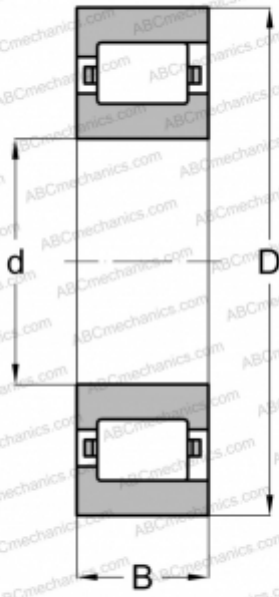

LRJA 5 E RHP

Cylindrical roller bearings

TYPE: Roller bearings, Cylindrical roller bearings, Single row, Non-locating bearing, outer ring with rib, inch size

Technical specification

DIMENSIONS, MM

d	127,000
D	228,600
B	34,925

WEIGHT, KG

7,144

MANUFACTURER

[RHP](#)

INTERCHANGE

ABC	RLS-23-L
FAG	RL 23 L
NORMA HOFFMAN	RLS 23 L