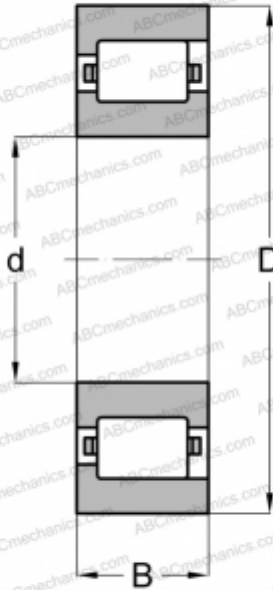

RLS-23 1/2 -L ABC

Cylindrical roller bearings

TYPE: Roller bearings, Cylindrical roller bearings, Single row, Non-locating bearing, outer ring with rib, inch size

Technical specification

DIMENSIONS, MM

d	139,700
D	241,300
B	34,925

WEIGHT, KG

7,484

MANUFACTURER

[ABC](#)

INTERCHANGE

FAG	RL 23 1/2 L
NORMA HOFFMAN	RLS 23 1/2
RHP	LRJA 5 1/2 E-