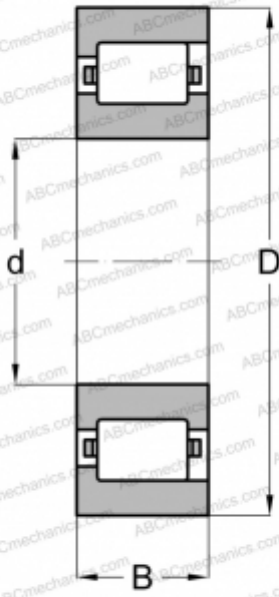

## RL 24 L FAG

Cylindrical roller bearings

TYPE: Roller bearings, Cylindrical roller bearings, Single row, Non-locating bearing, outer ring with rib, inch size

### Technical specification

#### DIMENSIONS, MM

d	152,400
D	266,700
B	39,688

#### WEIGHT, KG

10,433