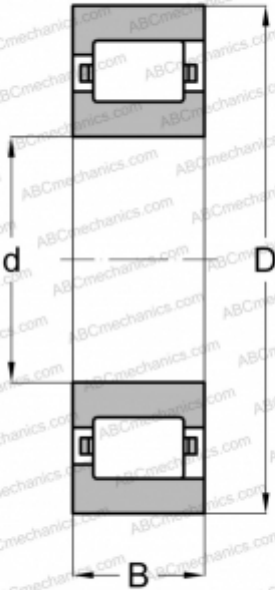

LRJA 6 E RHP

Cylindrical roller bearings

TYPE: Roller bearings, Cylindrical roller bearings, Single row, Non-locating bearing, outer ring with rib, inch size

Technical specification

DIMENSIONS, MM

d	152,400
D	266,700
B	39,688

WEIGHT, KG

10,433

MANUFACTURER

[RHP](#)

INTERCHANGE

ABC	RLS-24-L
FAG	RL 24 L
NORMA HOFFMAN	RLS 24 L
TORRINGTON	60 RIF 248