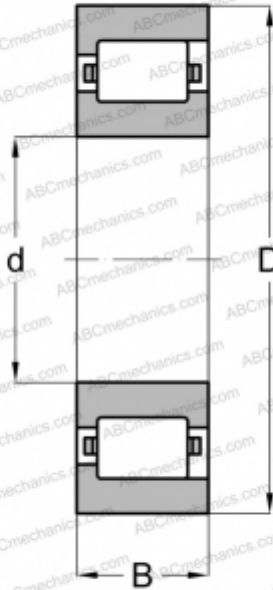

70 RIF 298 TORRINGTON

Cylindrical roller bearings

TYPE: Roller bearings, Cylindrical roller bearings, Single row, Non-locating bearing, outer ring with rib, inch size

Technical specification

DIMENSIONS, MM

d	177,800
D	304,800
B	44,450

WEIGHT, KG

14,061

MANUFACTURER

[TORRINGTON](#)

INTERCHANGE

ABC	RLS-25-L
RHP	LRJA 7 E