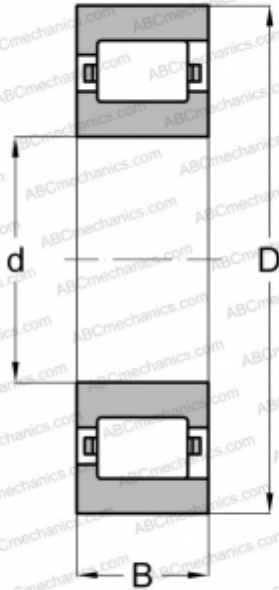

## RLS-26-L ABC

Cylindrical roller bearings

TYPE: Roller bearings, Cylindrical roller bearings, Single row, Non-locating bearing, outer ring with rib, inch size

### Technical specification

#### DIMENSIONS, MM

d	203,200
D	330,200
B	44,450

#### WEIGHT, KG

15,649