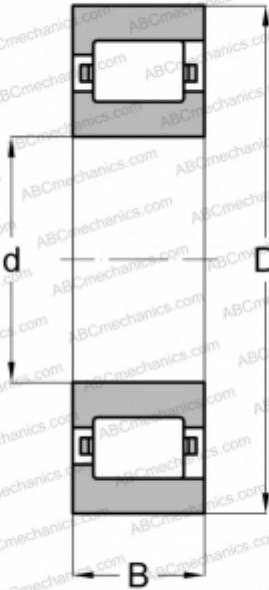

## RLS-29-L ABC

Cylindrical roller bearings

TYPE: Roller bearings, Cylindrical roller bearings, Single row, Non-locating bearing, outer ring with rib, inch size

### Technical specification

#### DIMENSIONS, MM

d	279,400
D	444,500
B	57,150

#### WEIGHT, KG

35,380