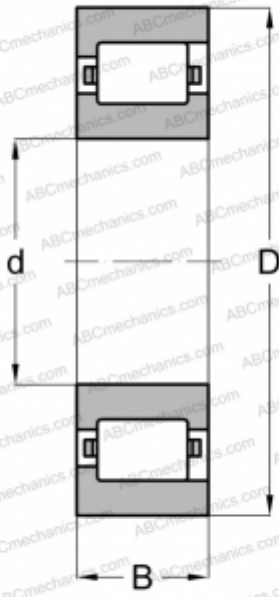

## LRJA 13 E RHP

Cylindrical roller bearings

TYPE: Roller bearings, Cylindrical roller bearings, Single row, Non-locating bearing, outer ring with rib, inch size

### Technical specification

#### DIMENSIONS, MM

d	330,200
D	508,000
B	69,850

#### WEIGHT, KG

54,431