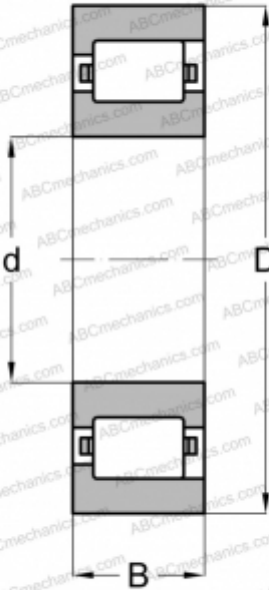

## RLS-32-L ABC

Cylindrical roller bearings

TYPE: Roller bearings, Cylindrical roller bearings, Single row, Non-locating bearing, outer ring with rib, inch size

### Technical specification

#### DIMENSIONS, MM

d	355,600
D	546,100
B	73,025

#### WEIGHT, KG

65,317