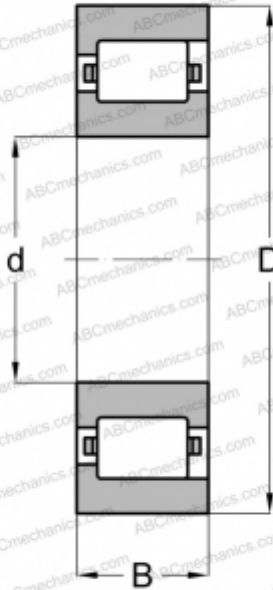

## 145 RIF 611 TORRINGTON

Cylindrical roller bearings

TYPE: Roller bearings, Cylindrical roller bearings, Single row, Non-locating bearing, outer ring with rib, inch size

### Technical specification

#### DIMENSIONS, MM

d	368,300
D	558,800
B	76,200

#### WEIGHT, KG

68,039