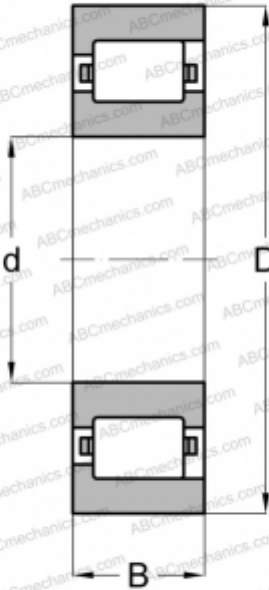

RLS-33-L ABC

Cylindrical roller bearings

TYPE: Roller bearings, Cylindrical roller bearings, Single row, Non-locating bearing, outer ring with rib, inch size

Technical specification

DIMENSIONS, MM

d	381,000
D	571,500
B	76,200

WEIGHT, KG

70,760

MANUFACTURER

[ABC](#)

INTERCHANGE

RHP	LRJA 15 E
TORRINGTON	150 RIF 614