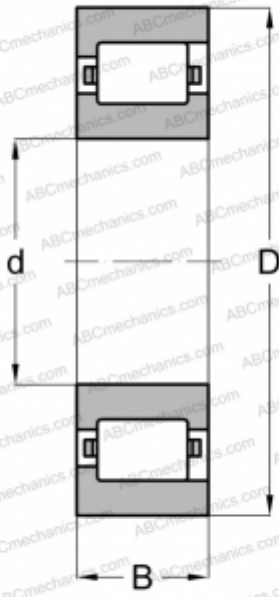

160 RIF 644 TORRINGTON

Cylindrical roller bearings

TYPE: Roller bearings, Cylindrical roller bearings, Single row, Non-locating bearing, outer ring with rib, inch size

Technical specification

DIMENSIONS, MM

d	406,400
D	603,250
B	82,550

WEIGHT, KG

73,028

MANUFACTURER

[TORRINGTON](#)

INTERCHANGE

ABC

[RLS-34-L](#)