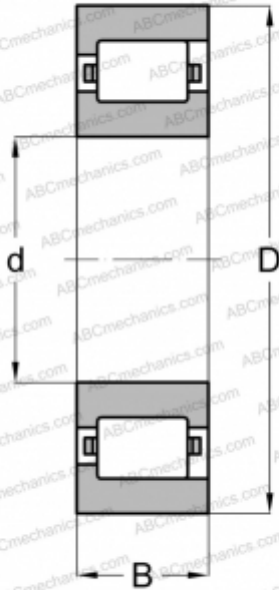

## 180 RIF 683 TORRINGTON

Cylindrical roller bearings

TYPE: Roller bearings, Cylindrical roller bearings, Single row, Non-locating bearing, outer ring with rib, inch size

### Technical specification

#### DIMENSIONS, MM

d	457,200
D	685,800
B	88,900

#### WEIGHT, KG

88,450