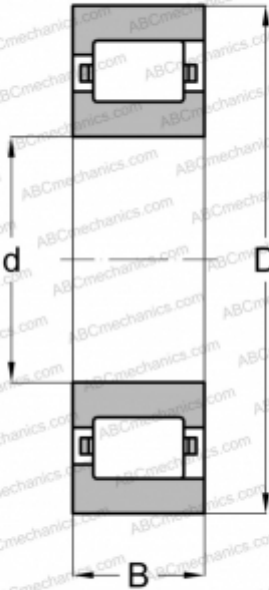

RMS-8-L ABC

Cylindrical roller bearings

TYPE: Roller bearings, Cylindrical roller bearings, Single row, Non-locating bearing, outer ring with rib, inch size

Technical specification

DIMENSIONS, MM

d	19,050
D	50,800
B	17,463

WEIGHT, KG

0,191

MANUFACTURER

[ABC](#)

INTERCHANGE

FAG	RM 8 L
FBC	RFM 8
NORMA HOFFMAN	RMS 8 L
RHP	MRJA 3/4
SKF	CFM 6