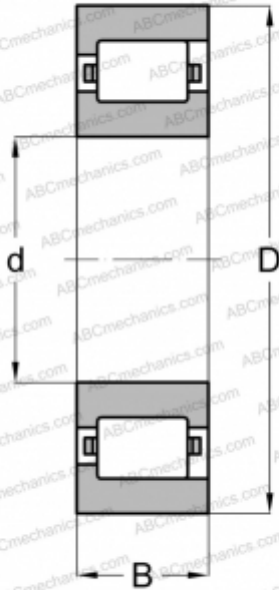

RFM 8 FBC

Cylindrical roller bearings

TYPE: Roller bearings, Cylindrical roller bearings, Single row, Non-locating bearing, outer ring with rib, inch size

Technical specification

DIMENSIONS, MM

| | |
|---|--------|
| d | 19,050 |
| D | 50,800 |
| B | 17,463 |

WEIGHT, KG

0,191

MANUFACTURER

[FBC](#)

INTERCHANGE

| | |
|---------------|--------------------------|
| ABC | RMS-8-L |
| FAG | RM 8 L |
| NORMA HOFFMAN | RMS 8 L |
| RHP | MRJA 3/4 |
| SKF | CFM 6 |