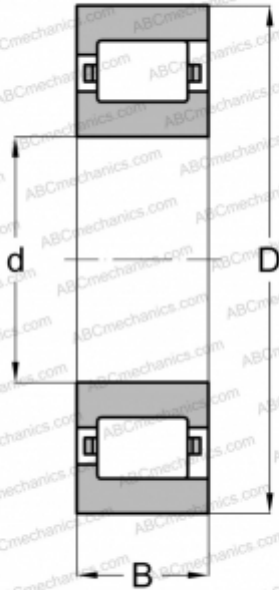

CFM 9 SKF

Cylindrical roller bearings

TYPE: Roller bearings, Cylindrical roller bearings, Single row, Non-locating bearing, outer ring with rib, inch size

Technical specification

DIMENSIONS, MM

d	28,575
D	71,438
B	20,638

WEIGHT, KG

0,440

MANUFACTURER

[SKF](#)

INTERCHANGE

ABC	RMS-11-L
FAG	RM 11 L
FBC	RFM 11
NORMA HOFFMAN	RMS 11 L
RHP	MRJA 1 1/8