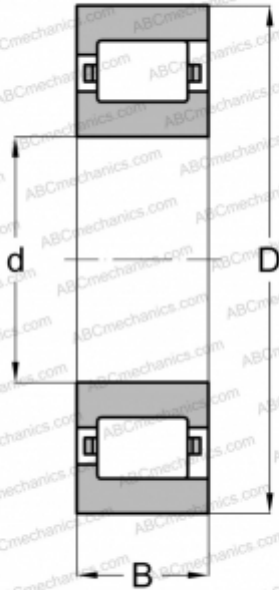

## RMS-12-L ABC

Cylindrical roller bearings

TYPE: Roller bearings, Cylindrical roller bearings, Single row, Non-locating bearing, outer ring with rib, inch size

### Technical specification

#### DIMENSIONS, MM

d	31,750
D	79,375
B	22,225

#### WEIGHT, KG

0,567