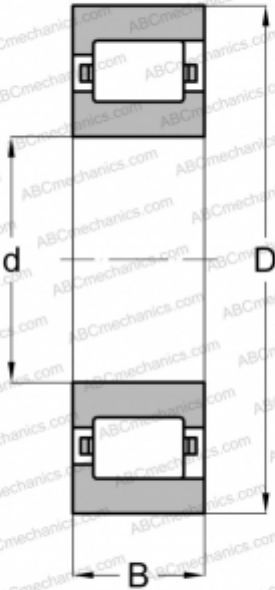

RFM 12 1/2 FBC

Cylindrical roller bearings

TYPE: Roller bearings, Cylindrical roller bearings, Single row, Non-locating bearing, outer ring with rib, inch size

Technical specification

DIMENSIONS, MM

| | |
|---|--------|
| d | 34,925 |
| D | 88,900 |
| B | 22,225 |

WEIGHT, KG

0,735

MANUFACTURER

[FBC](#)

INTERCHANGE

| | |
|---------------|------------------------------|
| ABC | RMS-12 1/2-L |
| FAG | RM 12 1/2L |
| NORMA HOFFMAN | RMS 12 1/2L |
| RHP | MRJA 1 3/8 |
| SKF | CFM 11 |