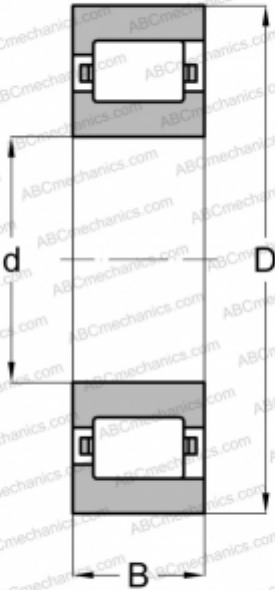

## RM 13 L FAG

Cylindrical roller bearings

TYPE: Roller bearings, Cylindrical roller bearings, Single row, Non-locating bearing, outer ring with rib, inch size

### Technical specification

#### DIMENSIONS, MM

d	38,100
D	95,250
B	23,813

#### WEIGHT, KG

0,907