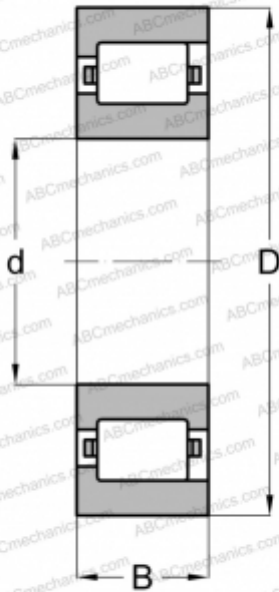

## RM 13 1/2L FAG

Cylindrical roller bearings

TYPE: Roller bearings, Cylindrical roller bearings, Single row, Non-locating bearing, outer ring with rib, inch size

### Technical specification

#### DIMENSIONS, MM

d	41,275
D	101,600
B	23,813

#### WEIGHT, KG

1,021