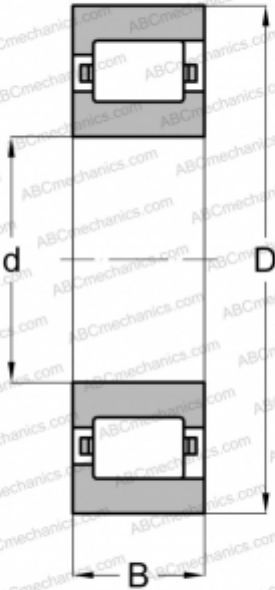

## RM 14 L FAG

Cylindrical roller bearings

TYPE: Roller bearings, Cylindrical roller bearings, Single row, Non-locating bearing, outer ring with rib, inch size

### Technical specification

#### DIMENSIONS, MM

d	44,450
D	107,950
B	26,988

#### WEIGHT, KG

1,302