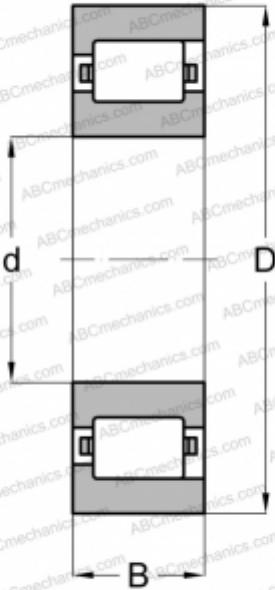

## RFM 14 FBC

Cylindrical roller bearings

TYPE: Roller bearings, Cylindrical roller bearings, Single row, Non-locating bearing, outer ring with rib, inch size

### Technical specification

#### DIMENSIONS, MM

d	44,450
D	107,950
B	26,988

#### WEIGHT, KG

1,302