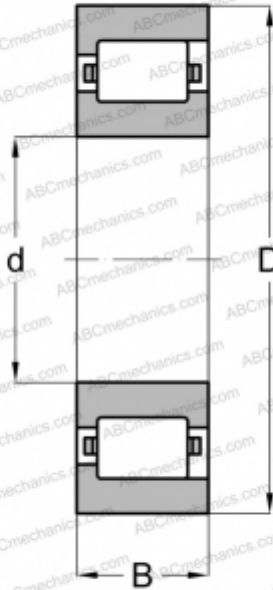

## MRJA 1 3/4 RHP

Cylindrical roller bearings

TYPE: Roller bearings, Cylindrical roller bearings, Single row, Non-locating bearing, outer ring with rib, inch size

### Technical specification

#### DIMENSIONS, MM

d	44,450
D	107,950
B	26,988

#### WEIGHT, KG

1,302