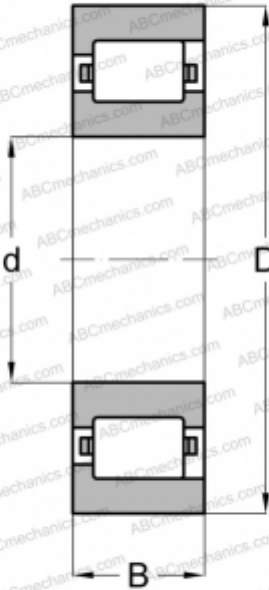

RFM 14 1/2 FBC

Cylindrical roller bearings

TYPE: Roller bearings, Cylindrical roller bearings, Single row, Non-locating bearing, outer ring with rib, inch size

Technical specification

DIMENSIONS, MM

d	47,625
D	114,300
B	26,988

WEIGHT, KG

1,474

MANUFACTURER

[FBC](#)

INTERCHANGE

ABC	RMS-14 1/2-L
FAG	RM 14 1/2L
NORMA HOFFMAN	RMS 14 1/2 L
RHP	MRJA 1 7/8
SKF	CFM 15